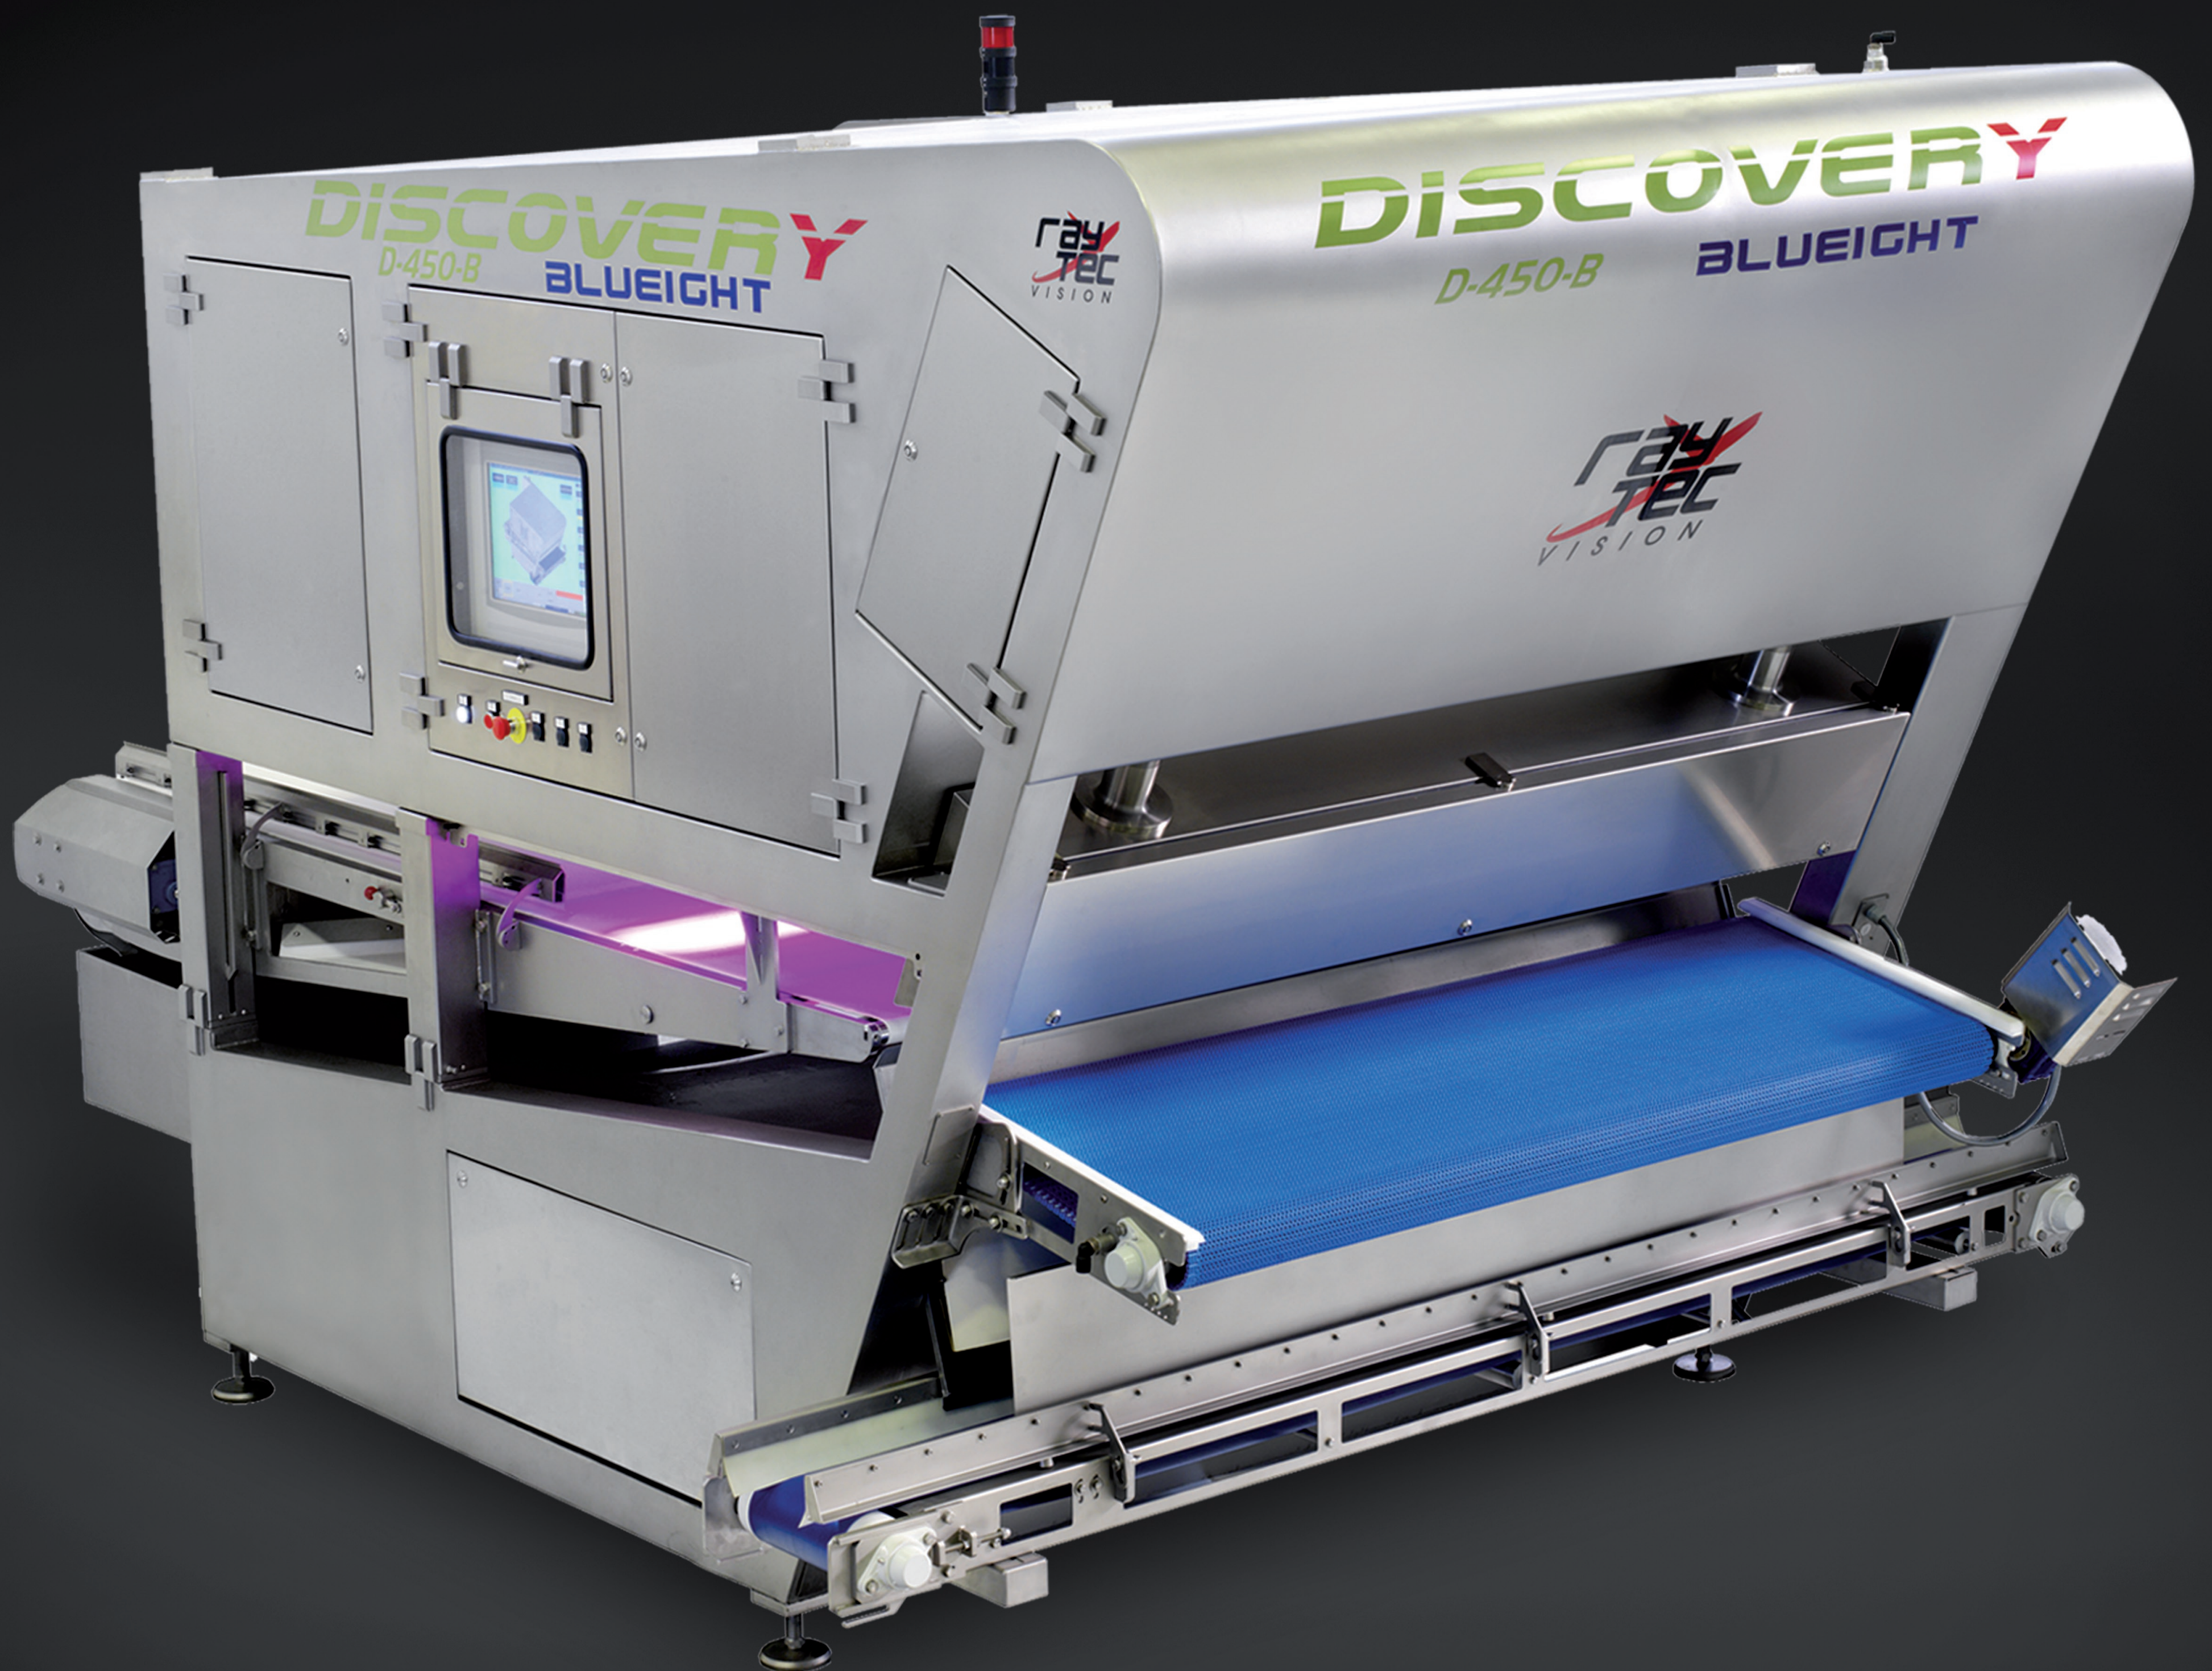

# DISCOVERY Y

Sorting machine with camera and air-jet expulsion system  
Designed specially for controlling small-sized food products

**ray**  
**TEC**  
VISION